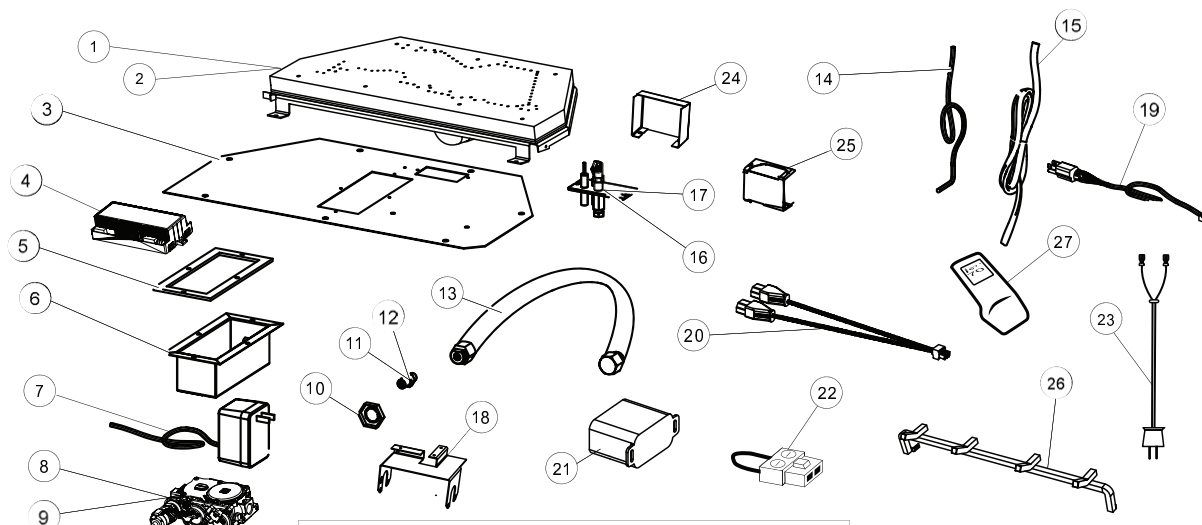

13.0 GX70NTE/PTE ELECTRONIC VALVE TRAIN ASSEMBLY

ITEMS MAY NOT APPEAR EXACTLY AS ILLUSTRATED

REF. NO.	PART NUMBER	DESCRIPTION
1	W010-3669	BURNER ASSY(NG)
2	W010-3722	BURNER ASSY(LG)
3	W035-0404	VALVE TRAIN BASE
4	W190-0073	CONTROL BOARD
5	W290-0235	VENTURI HOUSING GASKET
6	W350-0696	VENTURI HOUSING
7	W707-0019	TRANSFORMER
8	W725-0056	VALVE (NG)
9	W725-0057	VALVE (LP)
10	W450-0036	PAL NUT
11	W456-0034	BURNER ORIFICE #34 (NG)
12	W456-0051	BURNER ORIFICE #51 (LP)
13	W010-3668	MANIFOLD FLEX
14	W750-0276	PRO2 WIRE HARNESS

REF. NO.	PART NUMBER	DESCRIPTION
15	W750-0268	BATTERY HOUSING WIRE HARNESS
16	W010-2763	PILOT ASSEMBLY (NG)
17	W010-2808	PILOT ASSEMBLY (LP)
18	W080-1560	VALVE BRACKET
19	W750-0294	POWER CORD
20	W750-0358	FEMALE PIG TAILS W/CONNECTOR
21	W350-0655	PRO2 BATTERY HOUSING
22	W175-0355	FEMALE X4 ON/OFF JUMPER
23	W750-0159	BLOWER WIRE HARNESS
24	W350-0792	PILOT HOUSING
25	W080-1601	PILOT BRACKET
26	W010-3676	GRATE ASSEMBLY
27	W660-0126	PRO 2 TRANSMITTER