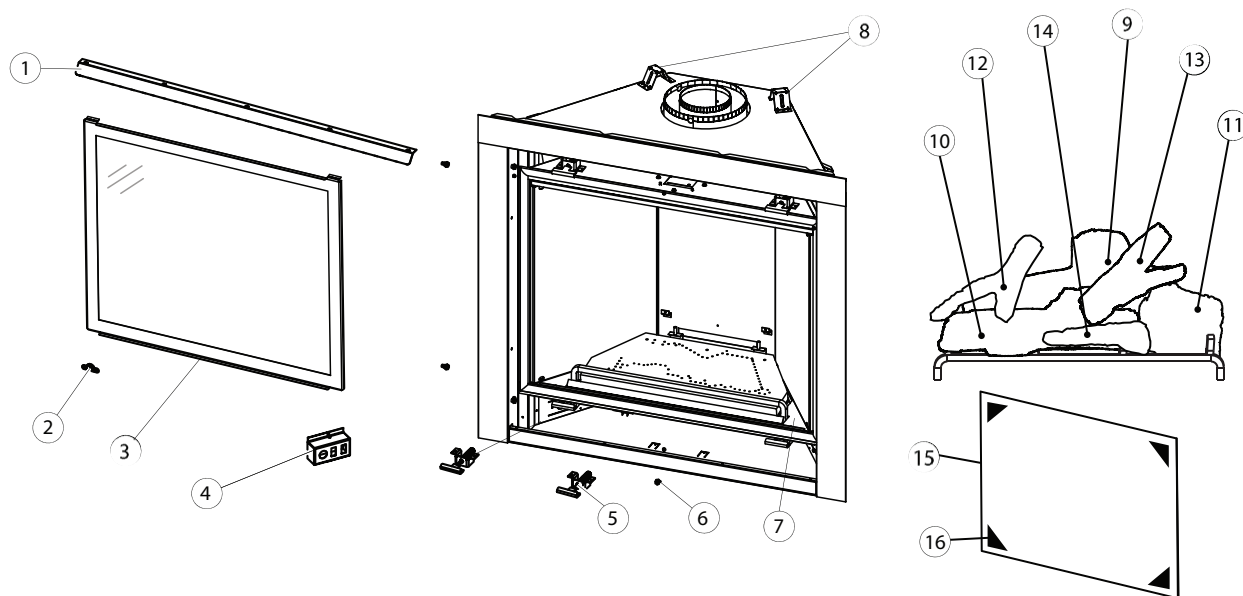

11.0 GX70 OVERVIEW

ITEMS MAY NOT APPEAR EXACTLY AS ILLUSTRATED

REF. NO.	PART NUMBER	DESCRIPTION
1	W335-0063	HOOD
2	W385-0334	NAPOLEON LOGO
3	W010-3670	DOOR ASSEMBLY
4	W350-0596	3 PRONGE ELECTRICAL BOX
5	W010-3070	DOOR LATCHES (X4)
6	W570-0135	SHOULDER SCREWS (X4)
7	W655-0607	LOG SUPPORT
8	W635-0087	STAND OFFS (X4)