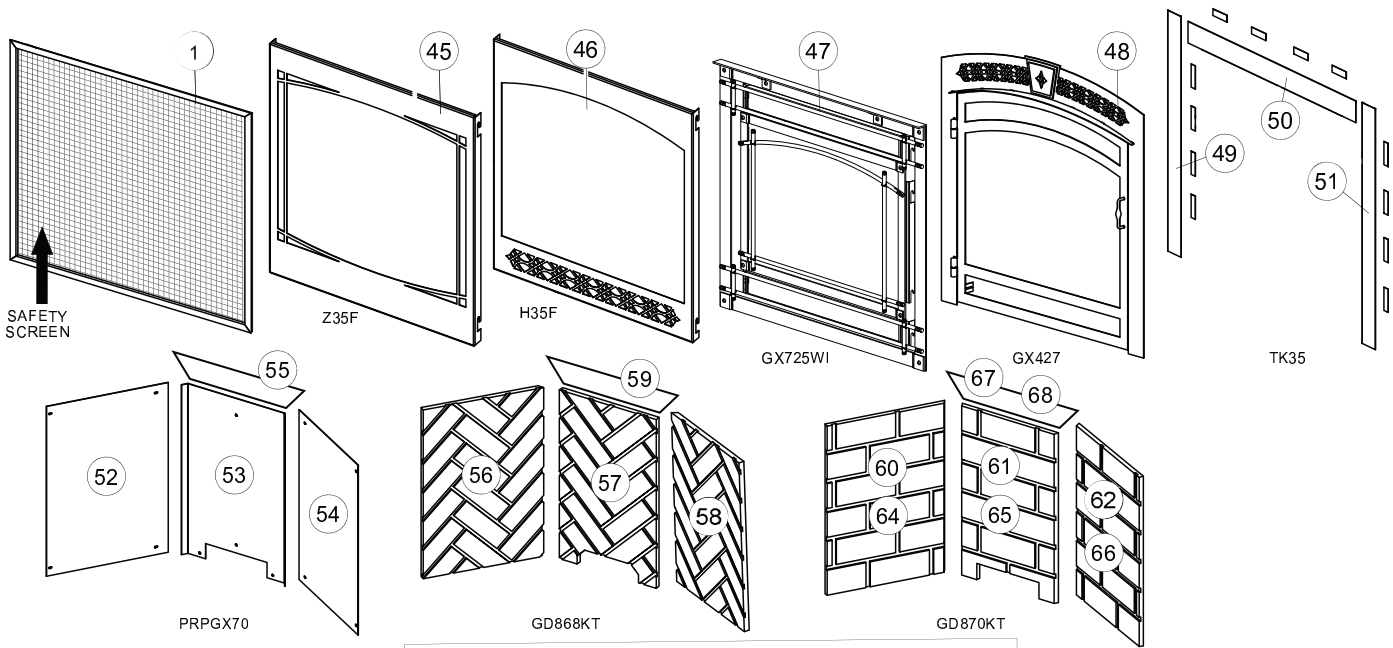

14.0 GX70 ACCESSORIES

ITEMS MAY NOT APPEAR EXACTLY AS ILLUSTRATED

REF. NO.	PART NUMBER	DESCRIPTION	STOCKED
1	W565-0144	SAFETY SCREEN	YES
45	W010-3281	ZEN FRONT ASSEMBLY (Z35F)	
46	W010-3282	HERITAGE FRONT ASSEMBLY (H35F)	
47	GX725WI	DECORATIVE WROUGHT IRON FRONT (GX725WI)	
48	GX427	ASSEMBLY (GX427)	
49	W430-0003	MAGNET (X16) (TK35)	YES
50	W715-0953	TOP/BOTTOM TRIM (X2) (TK35)	
51	W715-0952	SIDE TRIM (X2) (TK35)	
52	W475-1142	LS PORCELAIN PANEL (PRPGX70)	
53	W475-1143	REAR PORCELAIN PANEL (PRPGX70)	
54	W475-1141	RS PORCELAIN PANEL (PRPGX70)	
55	W475-1144	BAFFLE PORCELAIN PANEL (PRPGX70)	

REF. NO.	PART NUMBER	DESCRIPTION	STOCKED
56	W475-1120	LS HERRINGBONE BRICK PANEL (GD868KT)	
57	W475-1121	REAR HERRINGBONE BRICK PANEL (GD868KT)	
58	W475-1119	RS HERRINGBONE BRICK PANEL (GD868KT)	
59	W475-1122	BAFFLE HERRINGBONE PANEL (GD868KT)	
60	W475-1128	LS OLD TOWN RED BRICK (GD870KT)	
61	W475-1129	REAR OLD TOWN RED BRICK (GD870KT)	
62	W475-1127	RS OLD TOWN RED BRICK (GD870KT)	
63	W475-1130	BAFFLE OLD TOWN RED BRICK (GD870KT)	
64	W475-1124	LS NEW PORT BRICK PANEL	
65	W475-1125	REAR NEW PORT BRICK PANEL	
66	W475-1123	RS NEW PORT BRICK PANEL	
67	W475-1126	BAFFLE NEW PORT BRICK PANEL