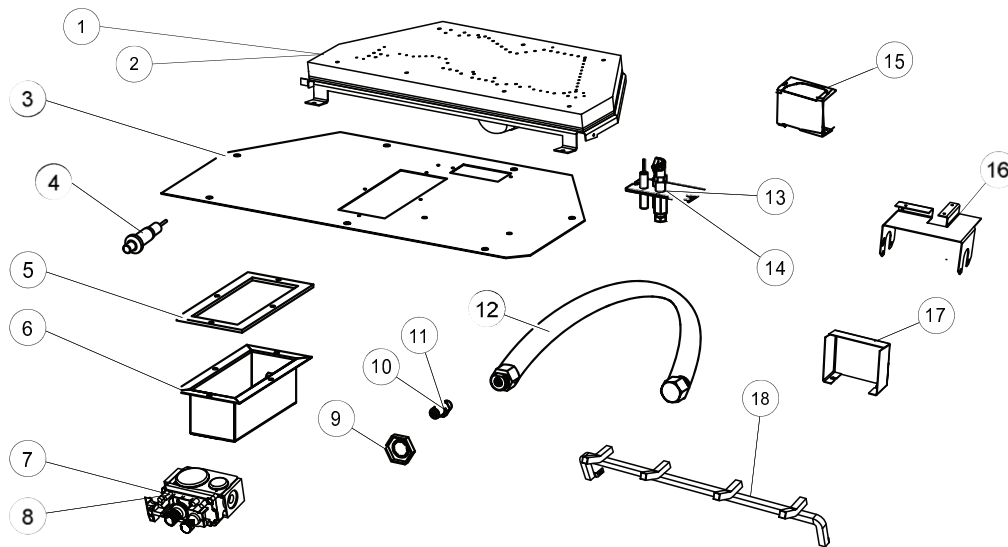

12.0 GX70NT/PT MILLIVOLT VALVE TRAIN ASSEMBLY

ITEMS MAY NOT APPEAR EXACTLY AS ILLUSTRATED

REF. NO.	PART NUMBER	DESCRIPTION
1	W010-3669	BURNER ASSY(NG)
2	W010-3722	BURNER ASSY(LG)
3	W035-0404	VALVE TRAIN BASE
4	W357-0001	PUSH BUTTON IGNITER
5	W290-0235	VENTURI HOUSING GASKET
6	W350-0696	VENTURI HOUSING
7	W725-0025	VALVE (NG)
8	W725-0026	VALVE (LP)
9	W450-0036	PAL NUT

REF. NO.	PART NUMBER	DESCRIPTION
10	W456-0034	BURNER ORIFICE #34 (NG)
11	W456-0051	BURNER ORIFICE #51 (LP)
12	W432-0078	MANIFOLD FLEX
13	W010-0798	PILOT ASSEMBLY (NG)
14	W010-0799	PILOT ASSEMBLY (LP)
15	W080-1601	PILOT BRACKET
16	W080-1560	VALVE BRACKET
17	W350-0792	PILOT HOUSING
18	W010-3676	GRATE ASSEMBLY